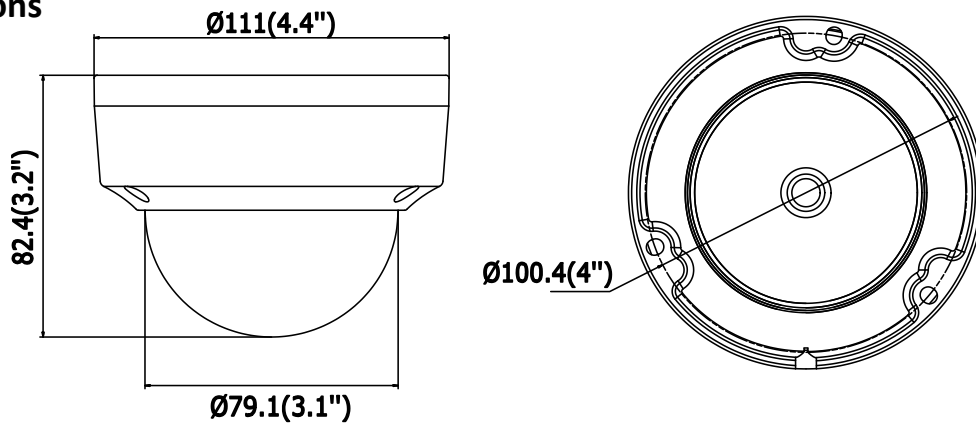

Dimensions

Unit: mm

Accessories

DS-1259ZJ

DS-1272ZJ-110

DS-1272ZJ-110B

DS-1271ZJ-110

DS-1280ZJ-DM18

DS-1276ZJ

DS-1275ZJ

DS-1250ZJ

Distributed by