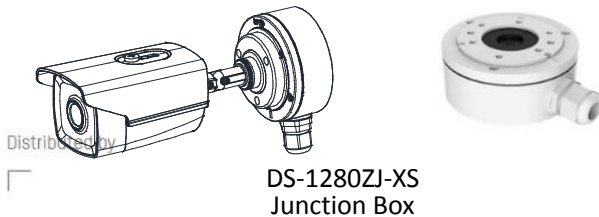

Accessory

Headquarters

No.555 Qianmo Road, Binjiang District,
Hangzhou 310051, China
T +86-571-8807-5998
overseasbusiness@hikvision.com

Hikvision USA
T +1-909-895-0400
sales.usa@hikvision.com

Hikvision Australia
T +61-2-8599-4233
salesau@hikvision.com

Hikvision India
T +91-22-28469900
sales@pramahikvision.com

Hikvision Canada
T +1-866-200-6690
sales.canada@hikvision.com

Hikvision Thailand
T +662-275-9949
sales.thailand@hikvision.com

Hikvision Europe
T +31-23-5542770
sales.eu@hikvision.com

Hikvision Italy
T +39-0438-6902
info.it@hikvision.com

Hikvision Brazil
T +55 11 3318-0050
Latam.support@hikvision.com

Hikvision Turkey
T +90 [216]521 7070- 7074
sales.tr@hikvision.com

Hikvision Malaysia
T +601-7652-2413
sales.my@hikvision.com

Hikvision UK & Ireland
T +01628-902140
sales.uk@hikvision.com

Hikvision South Africa
Tel: +27 (10) 0351172
sale.africa@hikvision.com

Hikvision France
T +33(0)1-85-330-450
info.fr@hikvision.com

Hikvision Kazakhstan
T +7-727-9730667
nikia.panfilov@hikvision.ru

Hikvision Vietnam
T +84-974270888
sales.vt@hikvision.com

Hikvision UAE
T +971-4-4432090
salesme@hikvision.com

Hikvision Singapore
T +65-6684-4718
sg@hikvision.com

Hikvision Spain
T +34-91-737-16-55
info.es@hikvision.com

Hikvision Tashkent
T +99-87-1238-9438
uzb@hikvision.ru

Hikvision Hong Kong
T +852-2151-1761
info.hk@hikvision.com

Hikvision Russia
T +7-495-669-67-99
saleru@hikvision.com

Hikvision Korea
T +82-(0)31-731-8817
sales.korea@hikvision.com

Hikvision Poland
T +48-22-460-01-50
info.pl@hikvision.com

Hikvision Indonesia
T +62-21-2933759
Sales.Indonesia@hikvision.com

Hikvision Colombia
sales.colombia@hikvision.com