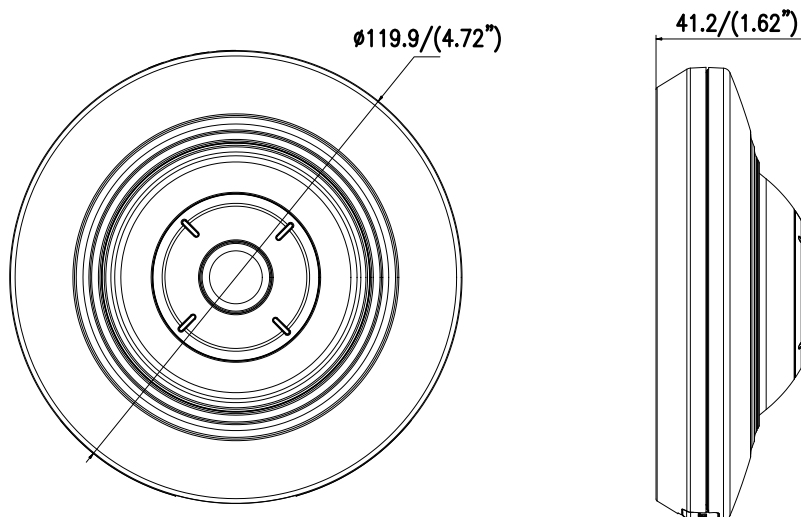

Alarm Trigger	Video tampering alarm, HDD full, HDD error, network disconnected, IP address conflicted, illegal login
Detection	Motion detection, dynamic analysis, intrusion detection, line crossing detection
Protocols	TCP/IP, ICMP, HTTP, HTTPS, FTP, DHCP, DNS, DDNS, RTP, RTSP, RTCP, PPPoE, NTP, UPnP, SMTP, SNMP, IGMP, 802.1X, QoS, IPv6
Standard	ONVIF (PROFILE S, PROFILE G), PSIA, CGI, ISAPI
General Function	One-key reset, anti-flicker, password protection, privacy mask, IP Address filtering, heartbeat, watermark
Interface	
Communication Interface	1 RJ45 10M/100M self-adaptive Ethernet port
Audio (-S)	1 audio input (line in), 1 audio output interface
Alarm (-S)	1 alarm input, 1 alarm output (DC24V, 1A or AC110V, 500mA, max.)
On-board Storage	Built-in microSD/SDHC/SDXC slot, up to 128 G
General	
Operating Conditions	-10 °C to +50 °C (-14 °F to +122 °F), humidity 95% or less (non-condensing)
Power Supply	DC 12V ± 25%, 2A, 4.8W PoE(802.3af 36-57V, class 3), 0.4 – 0.7 A, 6.4W
IR Range	Up to 8 m
Dimensions	Φ 119.9 × 41.2 mm (Φ 4.72" × 1.62")
Weight	600 g (1.32 lbs.)

Available Models

DS-2CD2935FWD-I, DS-2CD2935FWD-IS

With -S model: supports 1 audio input, 1 audio output, 1 alarm input, 1 alarm output.

Dimensions

Unit: mm(inch)