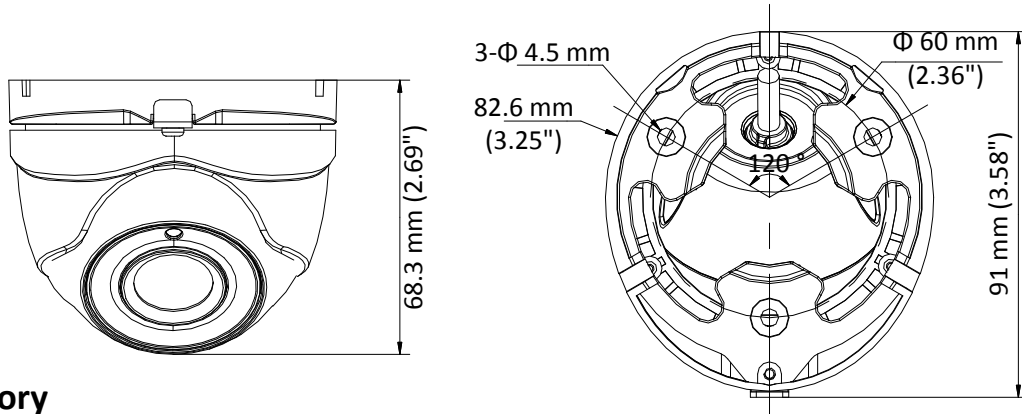

Order Models

DS-2CE56H1T-ITME

Dimension

Accessory

Distributed by