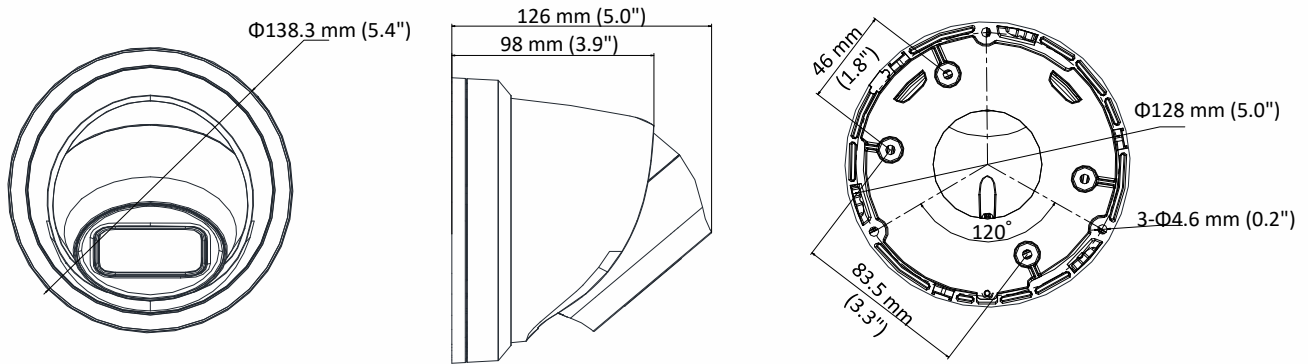

Dimension

Accessory

Distributed by

HIKVISION®

Headquarters

No.555 Qianmo Road, Binjiang District,
Hangzhou 310051, China
T +86-571-8807-5998
overseasbusiness@hikvision.com

Hikvision USA
T +1-909-895-0400
sales.usa@hikvision.com

Hikvision Italy
T +39-0438-6902
info.it@hikvision.com

Hikvision Singapore
T +65-6684-4718
sg@hikvision.com

Hikvision Africa
T +27 (10) 0351172
sale.africa@hikvision.com

Hikvision Europe
T +31-23-55-42-770
info.eu@hikvision.com

Hikvision France
T +33(0)1-85-330-450
info.fr@hikvision.com

Hikvision Oceania
T +61-2-8599-4233
salesau@hikvision.com

Hikvision Hong Kong
T +852-2151-1761

Hikvision Middle East
T +971-4-8816086
salesme@hikvision.com

Hikvision Spain
T +34-91-737-16-55
info.es@hikvision.com

Hikvision Canada
T +1-909-895-0400
sales.usa@hikvision.com

Hikvision Russia
T +7-495-669-67-99
saleru@hikvision.com

Hikvision Poland
T +48-22-460-01-50
poland@hikvision.com

Hikvision Korea
T +82-31-731-8841
sales.korea@hikvision.com

Hikvision India
T +91-22-28469900
sales@pramahikvision.com

Hikvision UK
T +01628-902140
support.uk@hikvision.com

Hikvision Brazil
T +55 11 3318-0050
Latam.support@hikvision.com